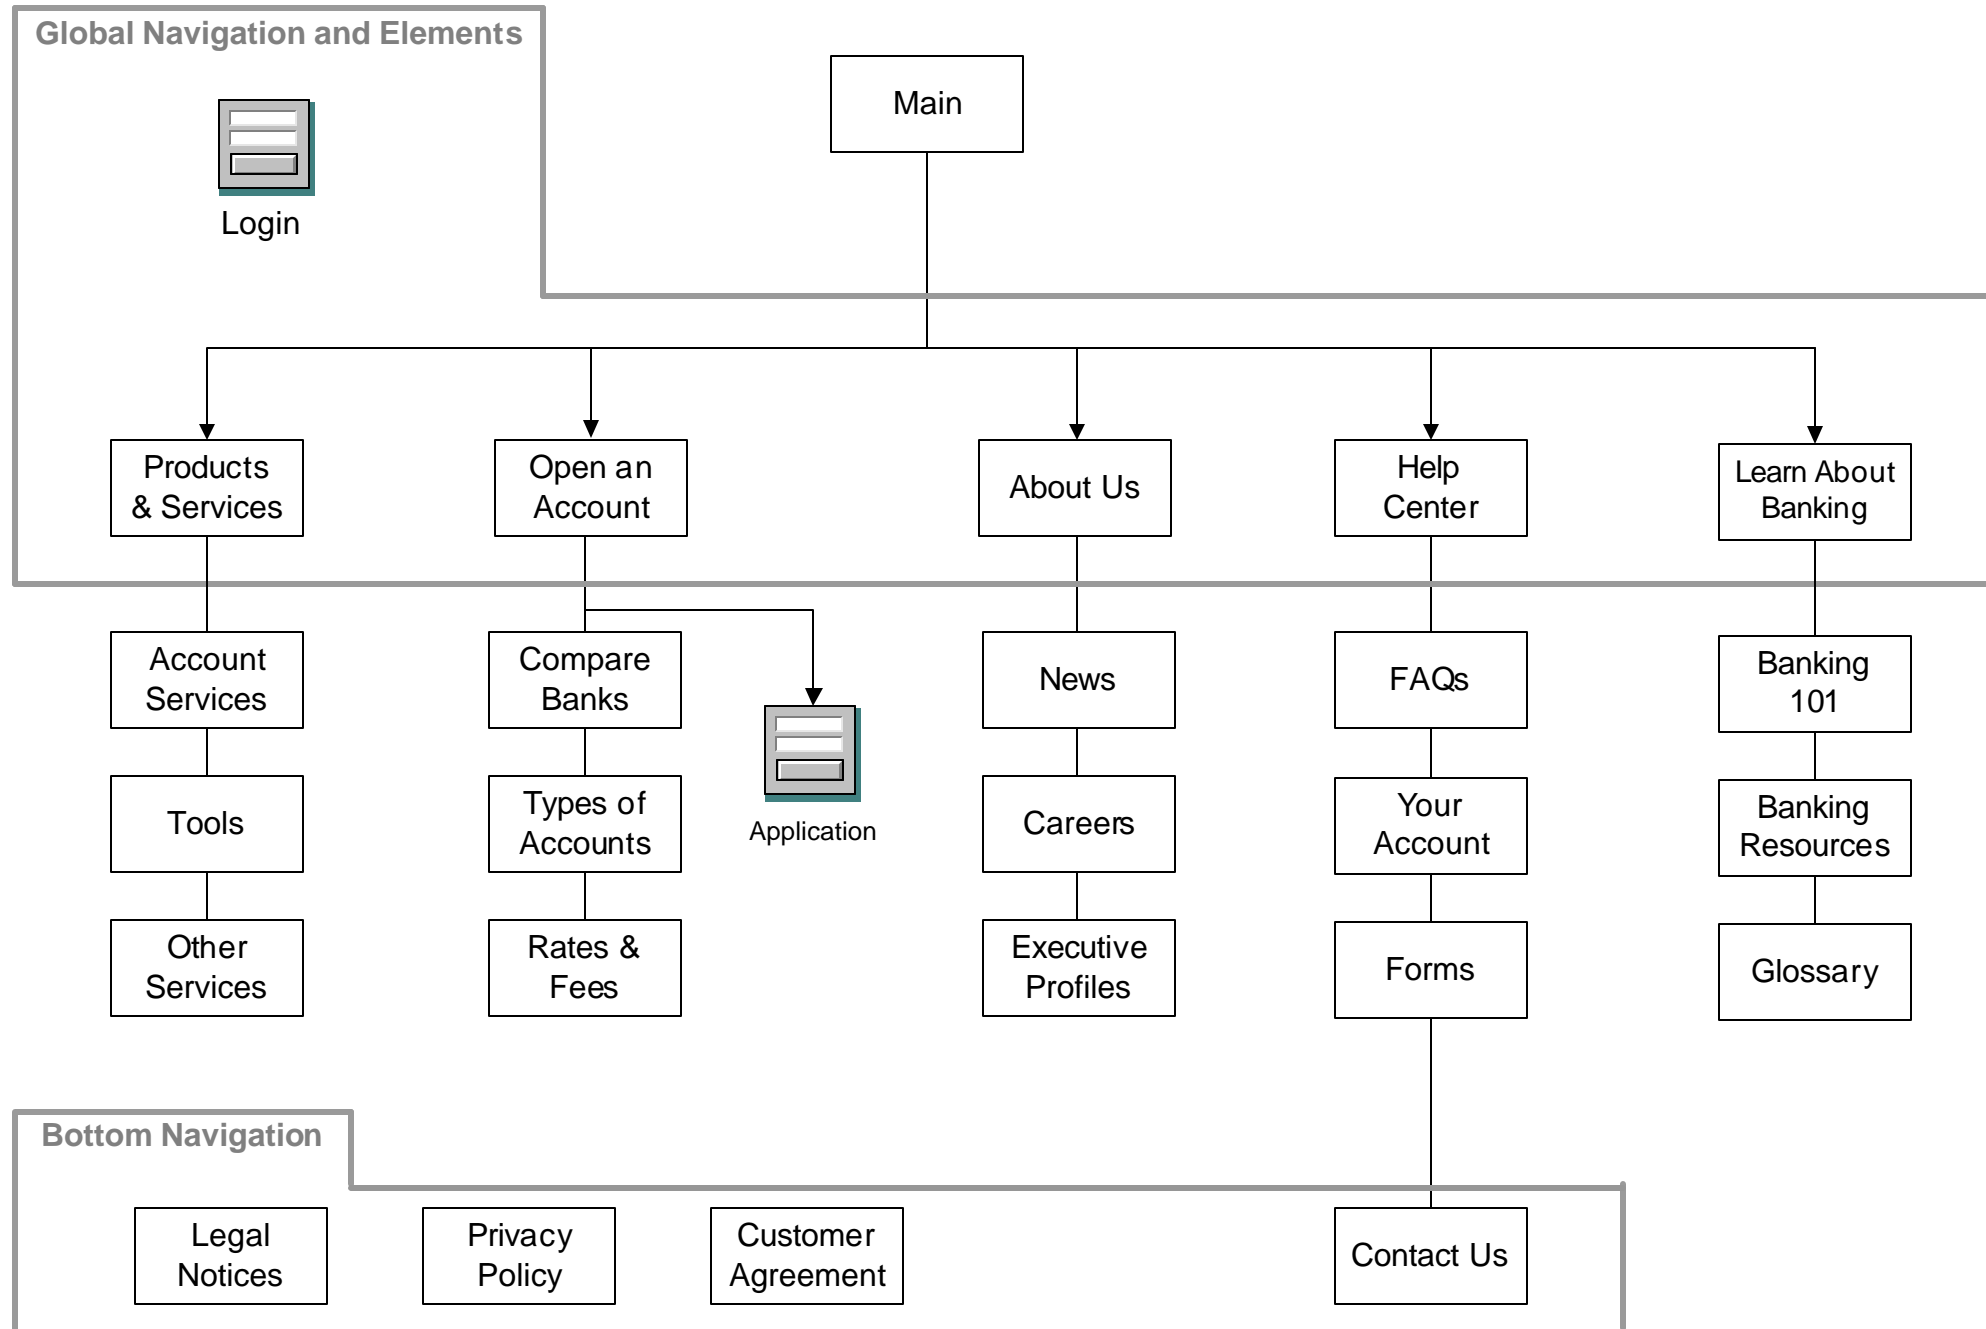

Version: 1.0
Date Created: 6/5/2003
Project Name: Sample Documents

Issues

None

Changes since last revision

None